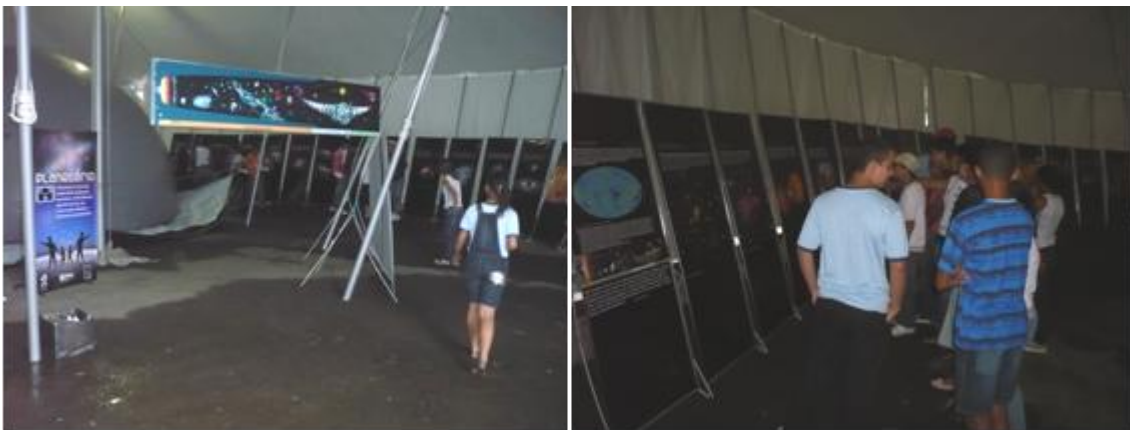

Activities developed

- **Planetarium:** sessions realized in a Portable Planetarium (inflatable) with a dome diameter of 6 meters and Height at Zenith of 4 meters, using a digital projector images that was acquired exclusively for this project.

Figure 3 - Talking about astronomy

Figure 4 - Workshops

Figure 5 - Exposition “Cosmic Landscapes, From Earth to the Universe”.

Figure 6 - Astronomical observation