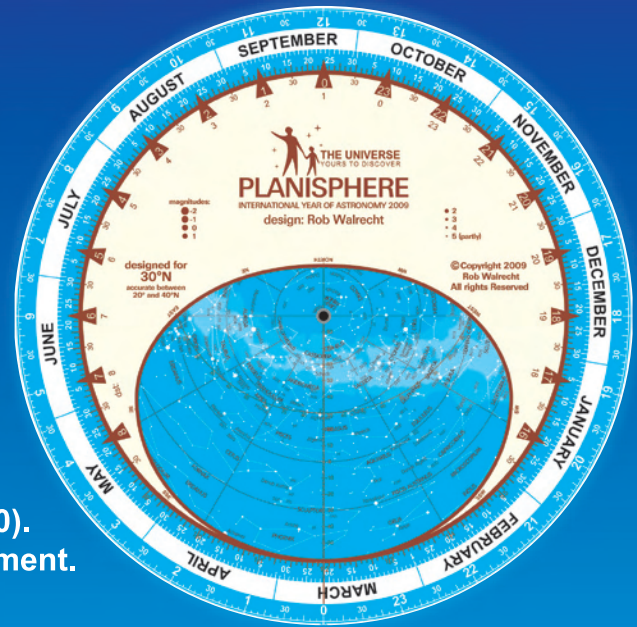

Customised Planispheres

Your own planisphere, in the language you need, for the latitude you want and in the colours, design, size and number you like? That is possible!

Have the perfect planisphere for your IYA2009 activities!

Benefit from the **Special 10% IYA2009 Discount** by ordering through the IYA2009 Secretariat.

Instead of 1000 of one version you can order 2 x 500 of different versions (two latitudes or two languages) as long as the colours, size and numbers are the same. The minimum number we can produce is 500 (or 2 x 250). Allow at least 6 weeks between final approval and shipment.

Prices in Euros, excluding shipping costs and taxes.

Standard Planispheres

We offer you a **Special 50% Discount** when you order through the IYA2009 Secretariat*.

* shipping cost and taxes not included; minimum of 50 copies.

For our other instructive astronomy products, please visit www.walrecht.nl.

ORDER FORM

STANDARD PLANISPHERES

nr* code	description	special price	ISBN (97890-)
PLN-60	English Planisphere for 60° N	€ 4.50	801496-0-1
PLN-50	English Planisphere for 50° N	€ 4.50	801496-3-2
PLN-40	English Planisphere for 40° N	€ 4.50	801496-5-6
PLN-30	English Planisphere for 30° N	€ 4.50	801496-4-9
PLN-20	English Planisphere for 20° N	€ 4.50	803243-9-8
PLN-EQR	English Planisphere Equator area	€ 8.30	803243-8-1
PLN-S20	English Planisphere for 20° S	€ 4.50	803243-5-0
PLN-S30	English Planisphere for 30° S	€ 4.50	803243-6-7
PLN-S40	English Planisphere for 40° S	€ 4.50	803243-7-4
PLN-47F	French Planisphère pour 47° nord	€ 4.50	801496-7-0
PLN-50D	German Planisphäre für 50° Nord	€ 4.50	801496-6-3
PLN-40Sp	Spanish planisferio for 40° N	€ 4.50	77052-08-2
PLN-S30Sp	Spanish planisferio for 30° S	€ 4.50	77052-06-8
PLN-42It	Italian planisferio for 42° N	€ 4.50	803243-3-6
PLN-NL	Dutch Planisphere for 52° N	€ 4.50	801496-1-8

* minimum total: 50 copies

CUSTOMISED PLANISPHERES

Round 25 cm/10 inch, 2-colour upper disc, 2-colour star chart/back

nr	normal price		IYA2009 PRICE	
	per copy	total	per copy	total
500	€ 6.34	€ 3170	€ 5.99	€ 2995
1000	€ 4.83	€ 4830	€ 4.38	€ 4380
1500	€ 4.39	€ 6585	€ 3.95	€ 5927
2000	€ 3.99	€ 7980	€ 3.59	€ 7182
2500	€ 3.76	€ 9405	€ 3.39	€ 8465
3000	€ 3.67	€ 11010	€ 3.30	€ 9909
4000	€ 3.54	€ 14160	€ 3.19	€ 12744
5000	€ 3.44	€ 17180	€ 3.09	€ 15462
7500	€ 3.06	€ 22966	€ 2.76	€ 20669
10000	€ 2.99	€ 29884	€ 2.69	€ 26900
20000	€ 2.73	€ 54600	€ 2.25	€ 45000

For other numbers, or other size, shape, design etc., please write to info@walrecht.nl

STANDARD PLANISPHERES

Code: PLN-..... Quantity: ..... (Min. 50)
Code: PLN-..... Quantity: ..... (Min. 50)
Code: PLN-..... Quantity: ..... (Min. 50)
Code: PLN-..... Quantity: ..... (Min. 50)

Organisation: .....
Address: .....
Country: .....

CUSTOMISED PLANISPHERES

Quantity: ..... (Min. 500) of
☐ round 25 cm/10 inch version, in 2/2 colours
☐ a different version/10 inch version, in 2/2 colours
We will contact you to arrange the production details.

Contact: .....
City+zip: .....
E-mail: .....

PLEASE SEND YOUR ORDER TO: info@walrecht.nl or fax to: +31 33 47 55 543