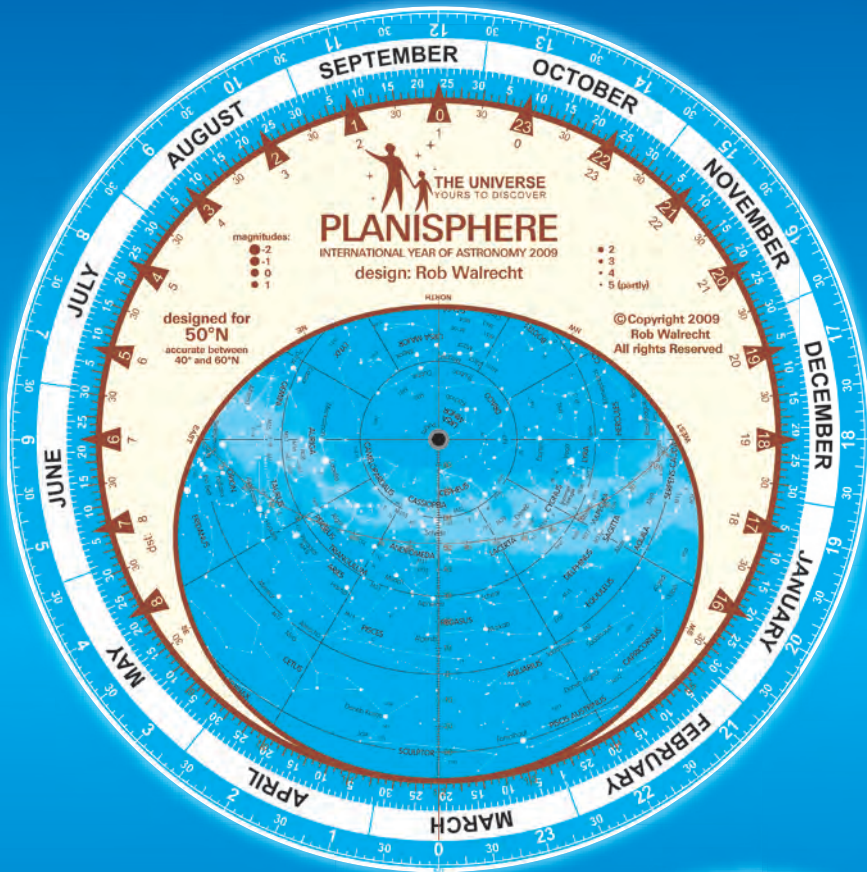

Rob Walrecht
Helps You Understand the Universe!

IYA2009 Planispheres

In YOUR language, for YOUR latitude
with YOUR logo and information

ALSO AVAILABLE:

Standard Planispheres:
English planispheres for
ten latitude zones,
together covering the World,
and also German, French, Italian,
Spanish and Dutch planispheres.